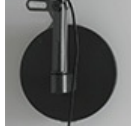

Demetra Supporto W NRO
1742040A