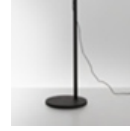

Demetra Supporto F NRO
1741040A