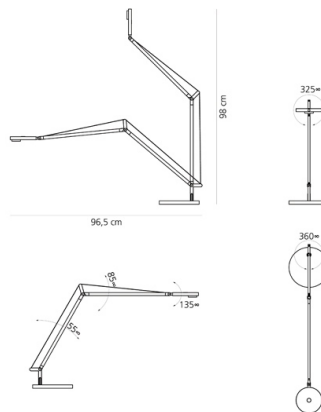

### Demetra Professional - Body

**DESIGN:**

Naoto Fukasawa

**MATERIAL:**

Head and base in die-cast alluminum, arm in extruded alluminum

**BESCHREIBUNG:**

The Demetra family is expanded with two new versions to meet varying usage requirements: Demetra Micro and Demetra Professional. While flow emission varies in Demetra Professional, its size is identical to the classical version. It was designed to address the need for a task light with greater flows allowing to obtain high illuminance on the working top. With the advanced LED technology and the adoption of smart elementary solutions, maximum performance is ensured in a minimal product. Its look is the typical essential and linear one of Demetra, but its head is a more complex optical device, designed for more powerful LEDs also through painstaking study of thermal science. The aluminium bottom of the head's body works as a heatsink by taking shape and folding inside the head to accommodate the LED, however without contact and therefore without creating a heat bridge with the top. This allows maximum dissipation, and therefore the use of a high-power COB LED, without affecting its functionality deriving from operation and from direct user relation with the lamp. The top of its head can be safely touched without contact with high temperatures. Emission is controlled by a reflector that slightly protrudes from the head's profile and designs perfect illuminance on the top to create a work station with a high colour yield (Cri 90). The Demetra family becomes more complete to satisfy all the needs of different application fields with flexible and comprehensive solutions, as well as with specific and dedicated ones.

**OPTIK**

Lichtverteilung: Direct

**DIMENSION**

Länge: cm 31  
 Breite: cm 20  
 Höhe: cm 35  
 Durchmesser Fuß: cm 20  
 Max Erweiterungslänge: cm 102  
 Max Erweiterungsbreite: cm 100

**DIMENSION**

**FARBE**