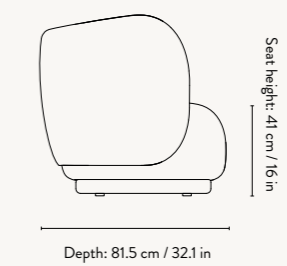

CUSTOMISATION OPTIONS

FABRIC QUALITIES

IN THIS
IMAGE WE USED

1 x Rico Sofa 3-Seater

Fabric: Vidar 353