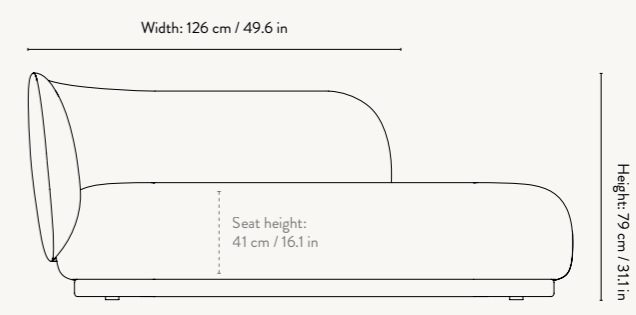

Height: 79 cm / 31.1 in

Back Height: 73 cm / 28.7 in

Width: 126 cm / 49.6 in

Width: 190 cm / 81.5 in