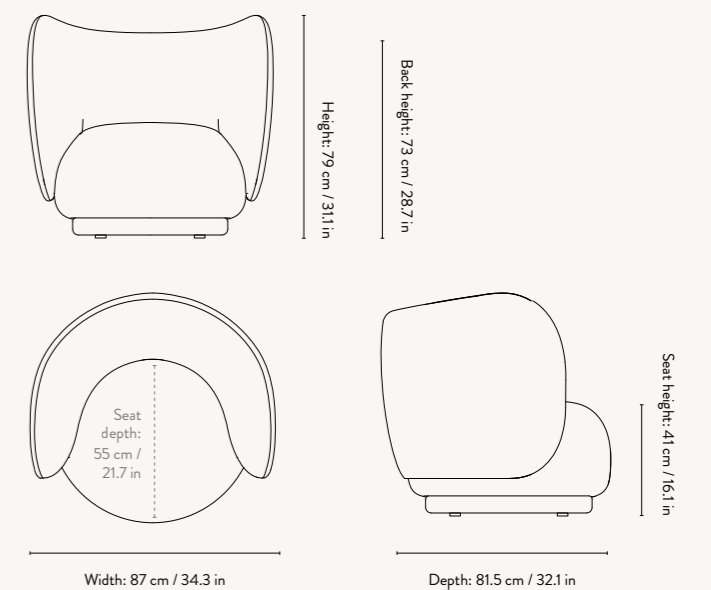

SWIVEL FOOT BASE

Rico Lounge Chair is available with a swivel foot base.

IN THIS IMAGE WE USED

1 x Rico Lounge Chair
Fabric: Vidar-0542
Poppy-Red