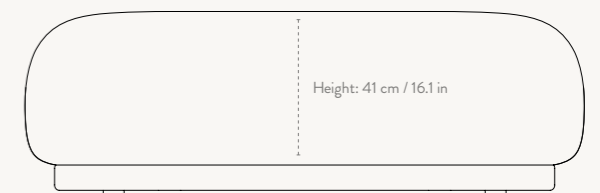

Height: 41 cm / 16.1 in

Width: 124 cm / 48.8 in