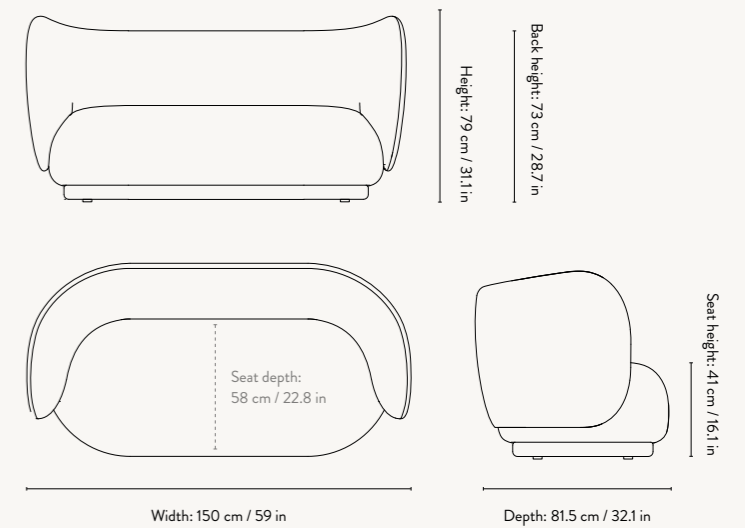

PRICE GROUP VI

<i>Vidar 3</i>	DKK	29.999
	SEK	42.855
	NOK	42.855
	EUR	4.069
	GBP	4.025
USD	5.635