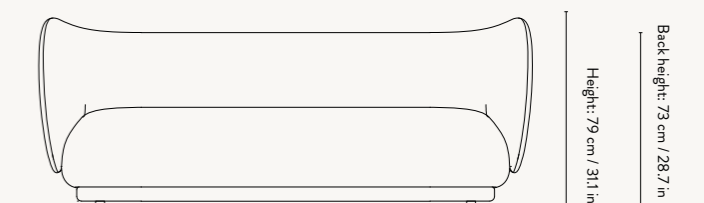

CUSTOMISATION OPTIONS

FABRIC QUALITIES

IN THIS
IMAGE WE USED

1 x Rico Sofa 3-Seater

Fabric: Vidar 353