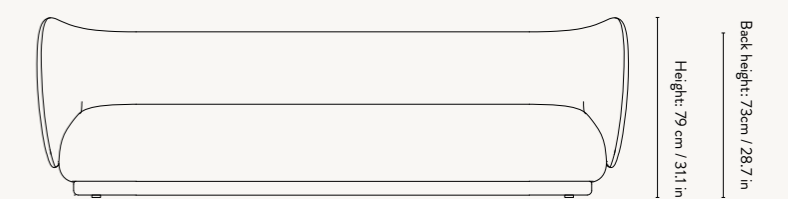

CUSTOMISATION OPTIONS

FABRIC QUALITIES