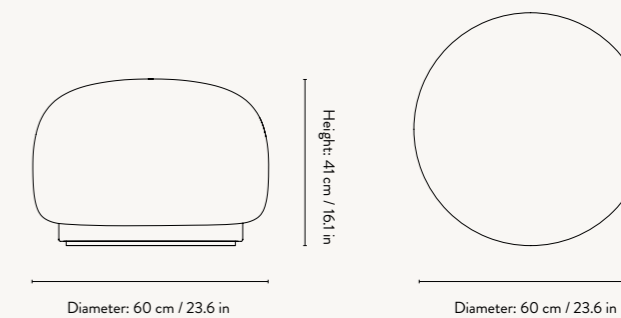

RICO POUF

Design by ferm LIVING

PRODUCT DETAILS

Manufactured in Italy

DIMENSIONS

Height: 41 cm / 16.1 in
Diameter: 60 cm / 23.6 in
Weight: 10 kg

MATERIALS & CONSTRUCTION

Seat: Polyurethane foam with inner wooden structure
Feet: Low density polyethylene

CARE

Vacuum frequently on medium power. Remove wet stains by carefully dabbing with a lint-free cloth or sponge dampened with warm, detergent-free water. If the stain remains, we recommend using a chemical dry-cleaning product (for instance KR2) or getting the fabric dry cleaned professionally

PACKSIZE

1

TEST

Foam fire rating:
CAL117-2013 - pass
BS 5852 Crib5 - on request

CUSTOMISATION OPTIONS

FABRIC QUALITIES

To see the specifications of each fabric and available colour assortment please go to overview on page 238

RECOMMENDED RETAIL PRICES

PRICE GROUP I

<i>Brushed & Faded Velvet</i>	DKK	4.999
	SEK	7.139
	NOK	7.139
	EUR	679
	GBP	669
USD	939	

PRICE GROUP II

<i>Gaja C2C</i>	DKK	5.499
	SEK	7.855
	NOK	7.855
	EUR	745
	GBP	739
	USD	1.035

PRICE GROUP III

<i>Bouclé & Gentle</i>	DKK	5.999
	SEK	8.569
	NOK	8.569
	EUR	815
	GBP	805
USD	1.125	

PRICE GROUP IV

<i>Tonus 4</i>	DKK	6.499
	SEK	9.285
	NOK	9.285
	EUR	879
	GBP	869
USD	1.219	

PRICE GROUP V

<i>Hallingdal 65</i>	DKK	6.999
	SEK	9.999
	NOK	9.999
	EUR	949
	GBP	939
USD	1.315	

PRICE GROUP VI

<i>Vidar 3</i>	DKK	7.499
	SEK	10.715
	NOK	10.715
	EUR	1.015
	GBP	1.005
USD	1.409