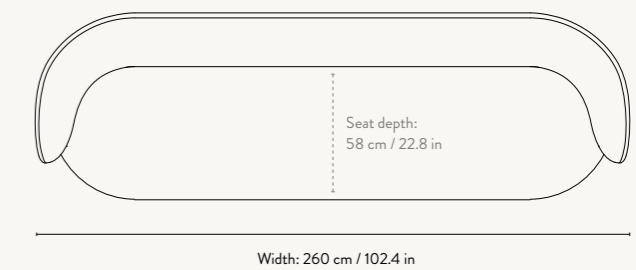

CUSTOMISATION OPTIONS

FABRIC QUALITIES