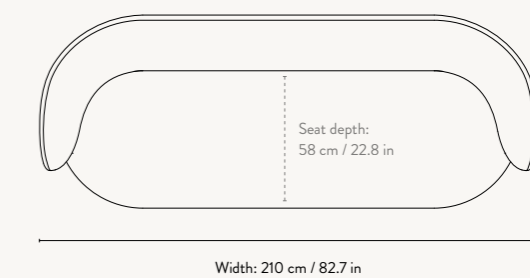

CUSTOMISATION OPTIONS

FABRIC QUALITIES

IN THIS
IMAGE WE USED

1 x Rico Sofa 3-Seater

Fabric: Vidar 353