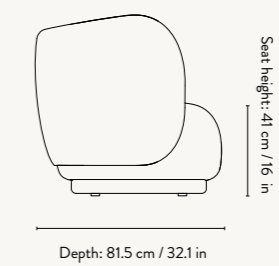

CUSTOMISATION OPTIONS

FABRIC QUALITIES