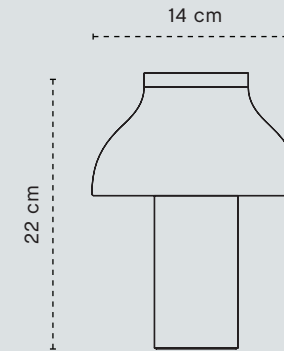

COLOURS

MATERIAL

LAMP BODY / Injection moulded ABS,
with a translucent PP diffuser.

LAMP SHADE / Injection moulded opaque ABS for
Soft Black and Olive lamp, translucent PP for Cream White.

CORD / PVC USB cable.

PACKAGING

1 box/1 pcs.

**PACKAGING OUTER
MEASUREMENTS**

H26,5 x D15,0 x W15,0 cm

**NET WEIGHT/GROSS
WEIGHT (TOTAL)**

0,3 kg / 0,65 kg