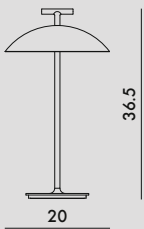

9720
Direktstromversorgung

		IP 20	5	CLASS E
				<table border="1"> <tr> <td>DIMMER</td> <td>BATTERY LIFE</td> </tr> <tr> <td>10lm</td> <td>40h</td> </tr> <tr> <td>200lm</td> <td>7h</td> </tr> </table>
1.5W integrated LED	2700°K CRI 80	50.000 h.	200lm	

MATERIAL

Stahl, Polyesterpulverbeschichtung

03 Weiß

09 Schwarz

MA Ziegelrot

VE Grün

BR Bronze

Ladegerät 100V-240V inbegriffen