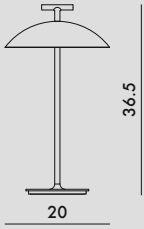

# MINI GEEN-A 2022

Design Ferruccio Laviani

**9710**  
Dimmbare Batterieversion

		IP 54	5	CLASS E						
			<table border="1"> <tr> <td>DIMMER</td> <td>BATTERY LIFE</td> </tr> <tr> <td>10lm</td> <td>40h</td> </tr> <tr> <td>200lm</td> <td>7h</td> </tr> </table>		DIMMER	BATTERY LIFE	10lm	40h	200lm	7h
DIMMER	BATTERY LIFE									
10lm	40h									
200lm	7h									
1.5W integrated LED	2700°K CRI 80	50.000 h.								