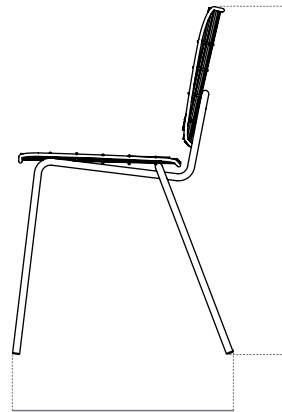

Indoor / Outdoor

Dimensions (cm / in)

VM String Lounge Chair:

H: 71,5 cm / 28,1"

SH: 36 cm / 14,2"

W: 66 cm / 26"

D: 53 cm / 20,9"

VM String Dining Chair:

H: 80 cm / 31,5"

SH: 45,5 cm / 17,9"

W: 53 cm / 30,9"

D: 50 cm / 19,7"

Colours

Black

White

Deceptively simple, the airy and delicate appearance of String Chair belies the obsessive attention to detail devoted to its design by Studio WM, Rotterdam-based duo Wendy Legro and Maarten Collignon. Versatile and durable, use WM String Dining Chair inside or outdoors. The cushion is not water resistant.

VM String Chairs

Technical Specifications

SH: 6 cm / 14,2"

W: 66 cm / 26"

H: 71,5 cm / 28,1"

D: 5 cm / 20,9"

SH: 45,5 cm / 17,9"

W: 53 cm / 19,7"

H: 80 cm / 31,5"

D: 50 cm / 19,7"

Production Process

The Chair is made from Powder Coated Bent Steel Tubes.

Materials

ED Coating, Powder Coated Steel

Test

N/A