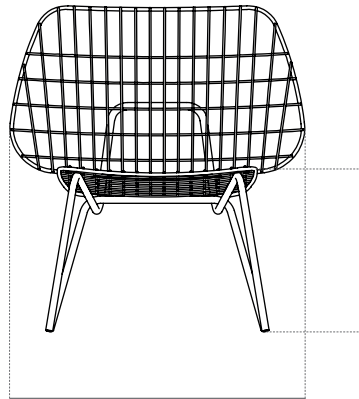

VM String Chairs

Technical Specifications

SH: 6 cm / 14,2"

W: 66 cm / 26"