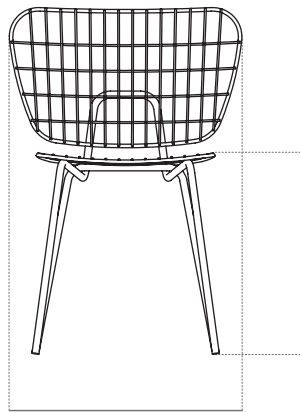

Indoor / Outdoor

Dimensions (cm / in)

VM String Lounge Chair:

H: 71,5 cm / 28,1"

SH: 36 cm / 14,2"

W: 66 cm / 26"

D: 53 cm / 20,9"

VM String Dining Chair:

H: 80 cm / 31,5"

SH: 45,5 cm / 17,9"

W: 53 cm / 30,9"

D: 50 cm / 19,7"

Colours

Black

White

Deceptively simple, the airy and delicate appearance of String Chair belies the obsessive attention to detail devoted to its design by Studio WM, Rotterdam-based duo Wendy Legro and Maarten Collignon. Versatile and durable, use WM String Dining Chair inside or outdoors. The cushion is not water resistant.

VM String Chairs

Technical Specifications

SH: 6 cm / 14,2"

W: 66 cm / 26"

H: 71,5 cm / 28,1"

D: 5 cm / 20,9"

SH: 45,5 cm / 17,9"

W: 53 cm / 19,7"

H: 80 cm / 31,5"

D: 50 cm / 19,7"

Production Process

The Chair is made from Powder Coated Bent Steel Tubes.

Materials

ED Coating, Powder Coated Steel

Test

N/A