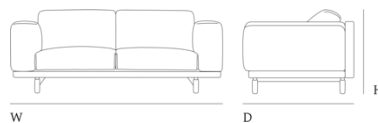

Rest Sofa 2-Seater

Dimensions

Height:	72 cm / 28.3"
Width:	200 cm / 78.7"
Depth:	92 cm / 36.25"
Seat Height:	42 cm / 16.5"
Seat Depth:	60 cm / 23.6"
Armrest Height:	67 cm / 26.4"

Made-to-order

This product can be upholstered in the following textiles: Clay, Colline, Ecriture, Fiord, Hallingdal, Ocean, Planum, Remix, Rime, Steelcut, Steelcut Trio, Vancouver, Vidar, Wooly

Rest Sofa 3-Seater

Dimensions

Height:	72 cm / 28.3"
Width:	260 cm / 102.4"
Depth:	92 cm / 36.2"
Seat Height:	42 cm / 16.5"
Seat Depth:	60 cm / 23.6"
Armrest Height:	67 cm / 26.4"

Made-to-order

This product can be upholstered in the following textiles: Clay, Colline, Ecriture, Fiord, Hallingdal, Ocean, Planum, Remix, Rime, Steelcut, Steelcut Trio, Vancouver, Vidar, Wooly