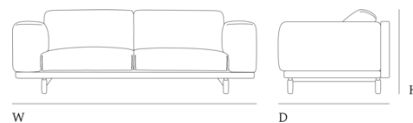

Rest Sofa 3-Seater

Dimensions

Height:	72 cm / 28.3"
Width:	260 cm / 102.4"
Depth:	92 cm / 36.2"
Seat Height:	42 cm / 16.5"
Seat Depth:	60 cm / 23.6"
Armrest Height:	67 cm / 26.4"

Made-to-order

This product can be upholstered in the following textiles: Clay, Colline, Ecriture, Fiord, Hallingdal, Ocean, Planum, Remix, Rime, Steelcut, Steelcut Trio, Vancouver, Vidar, Wooly