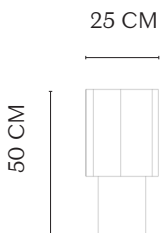

**COLOURS**

Chalk

Earth

**CARE**

Follow care instruction on [partner.norr11.com](https://partner.norr11.com)

**WEIGHT**

Nett Weight: 7,5 kg

Gross Weight 8,5 kg

**PACKAGING DIMENSIONS**

W 34 cm / D 34 cm / H 60 cm

**DIMENSIONS**

Ø 25 CM / H 50 CM

Inspired by the natural crystalic shape of the Quartz stone, Quartz changes its appearance when seen from different angles. Quartz is a versatile stone-like object, suitable as a side table, podium or sculpture. Quartz is cast in lightweight fiber concrete with a unique and tactile surface texture.