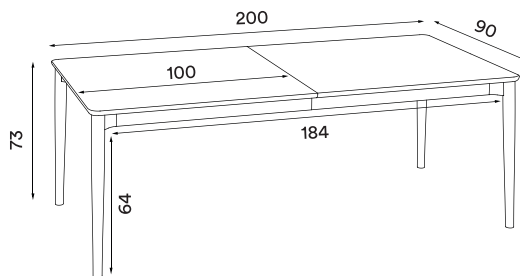

Expand table extension 90 x 50  
light oiled oak – *Item no. 2617*

Expand table extension 90 x 50  
smoked oak – *Item no. 2618*

Expand table extension 90 x 50  
black painted oak – *Item no. 2619*

**Product type:** Dining table  
**Design:** Sami Kallio, 2022  
**Material:** Solid oak  
**Colours:** Light oiled oak, smoked oak finish or black painted oak  
**Net weight (table):** 53 kg  
**Net weight (extension):** 11 kg  
**Maximum length:** 300 cm  
**Minimum order size:** 1

## Dimensions (cm):