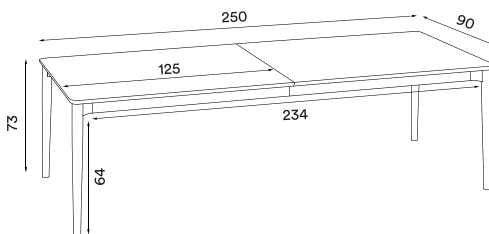

## Dimensions (cm):

Expand table extension 90 x 50  
light oiled oak – *Item no. 2617*

Expand table extension 90 x 50  
smoked oak – *Item no. 2618*

Expand table extension 90 x 50  
black painted oak – *Item no. 2619*

**Product type:** Dining table  
**Design:** Sami Kallio, 2022  
**Material:** Solid oak  
**Colours:** Light oiled oak, smoked oak finish or black painted oak  
**Net weight (table):** 62 kg  
**Net weight (extension):** 11 kg  
**Maximum length:** 350 cm  
**Minimum order size:** 1