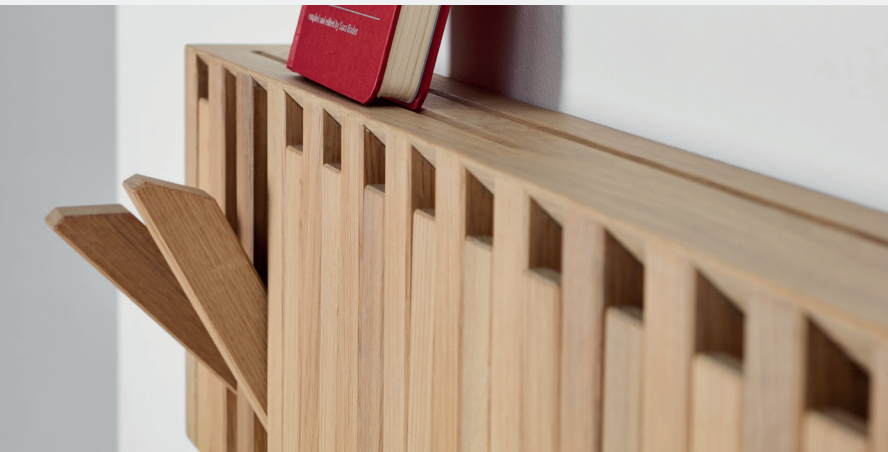

The flexible hooks can be opened or closed over the whole length of the XYLO. When not in use, all hooks can be closed, giving the XYLO an elegant look and space-saving features.

This makes the XYLO, as latest addition to the PIANO collection, a very functional, classic design piece, usable as a convenient rack to hang coats, shirts, towels, handbags or shoes, and fitting in any interior from a hall, living room, kitchen or bedroom, to bathrooms or pool houses.

The XYLO is entirely produced in Europe just like the PIANO from top grade FSC-labelled wood: solid oak, walnut or beech for indoor use, or teak for outdoor use.

The XYLO is distributed flatpack via our partners worldwide to keep the ecological footprint as low as possible.

Every hook of the XYLO can be opened to a 45° angle (maximum) all over the length of the coat rack. The XYLO has 15 hooks in total.

The XYLO is very easy to mount to the wall thanks to the separate mounting block (included in the box) to which the XYLO rack itself is clicked on. A clever system at the back side of the XYLO allows the user to adjust the movement of the hooks to open less or more smoothly as required.