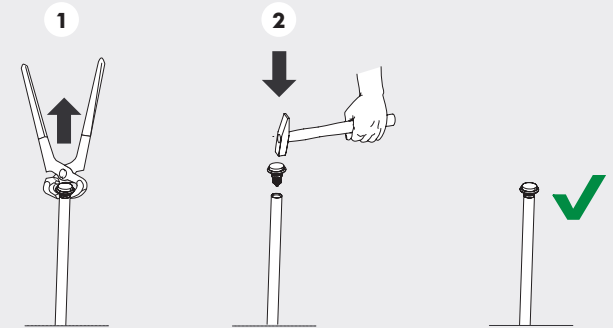

Eames Plastic Chair/ Wire Chair

Developed by Vitra in Switzerland
Design: Charles & Ray Eames

Assembly instructions
Montageanleitung
Notice de montage
Instrucciones de montaje
Montagehandleiding
Istruzioni per il montaggio

DAR
DSR
DKR

DAX
DSX
DKX

DAW
DSW
DKW