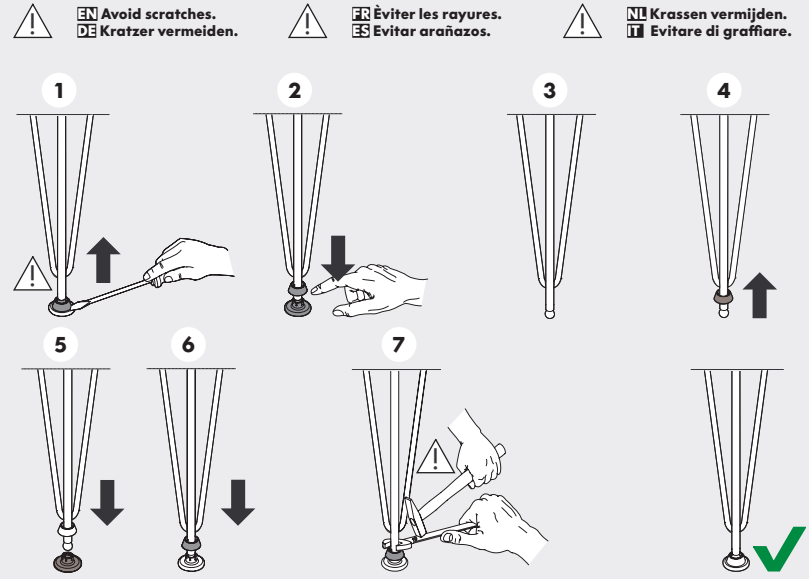

Eames Plastic Chair/ Wire Chair

Developed by Vitra in Switzerland
Design: Charles & Ray Eames

Assembly instructions
Montageanleitung
Notice de montage
Instrucciones de montaje
Montagehandleiding
Istruzioni per il montaggio

DAR
DSR
DKR