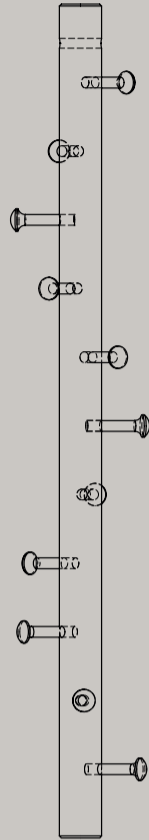

ENTRANCE

COPENHANGER

Copenhanger is a coat rack hanging from the ceiling, and it comes with 2 meters of natural tanned 5 mm leather cord. Its package filling is the bio degradable & CO2 neutral eelgrass, which can be used as fertilizer in your garden.

PRODUCTINFO

MODEL	4030101 ; 4030102
DESIGNER	Lise Vilslev
MATERIAL	FSC® Oak
DIMENSIONS	H: 85 cm W: 15 cm ; 1,2 kg